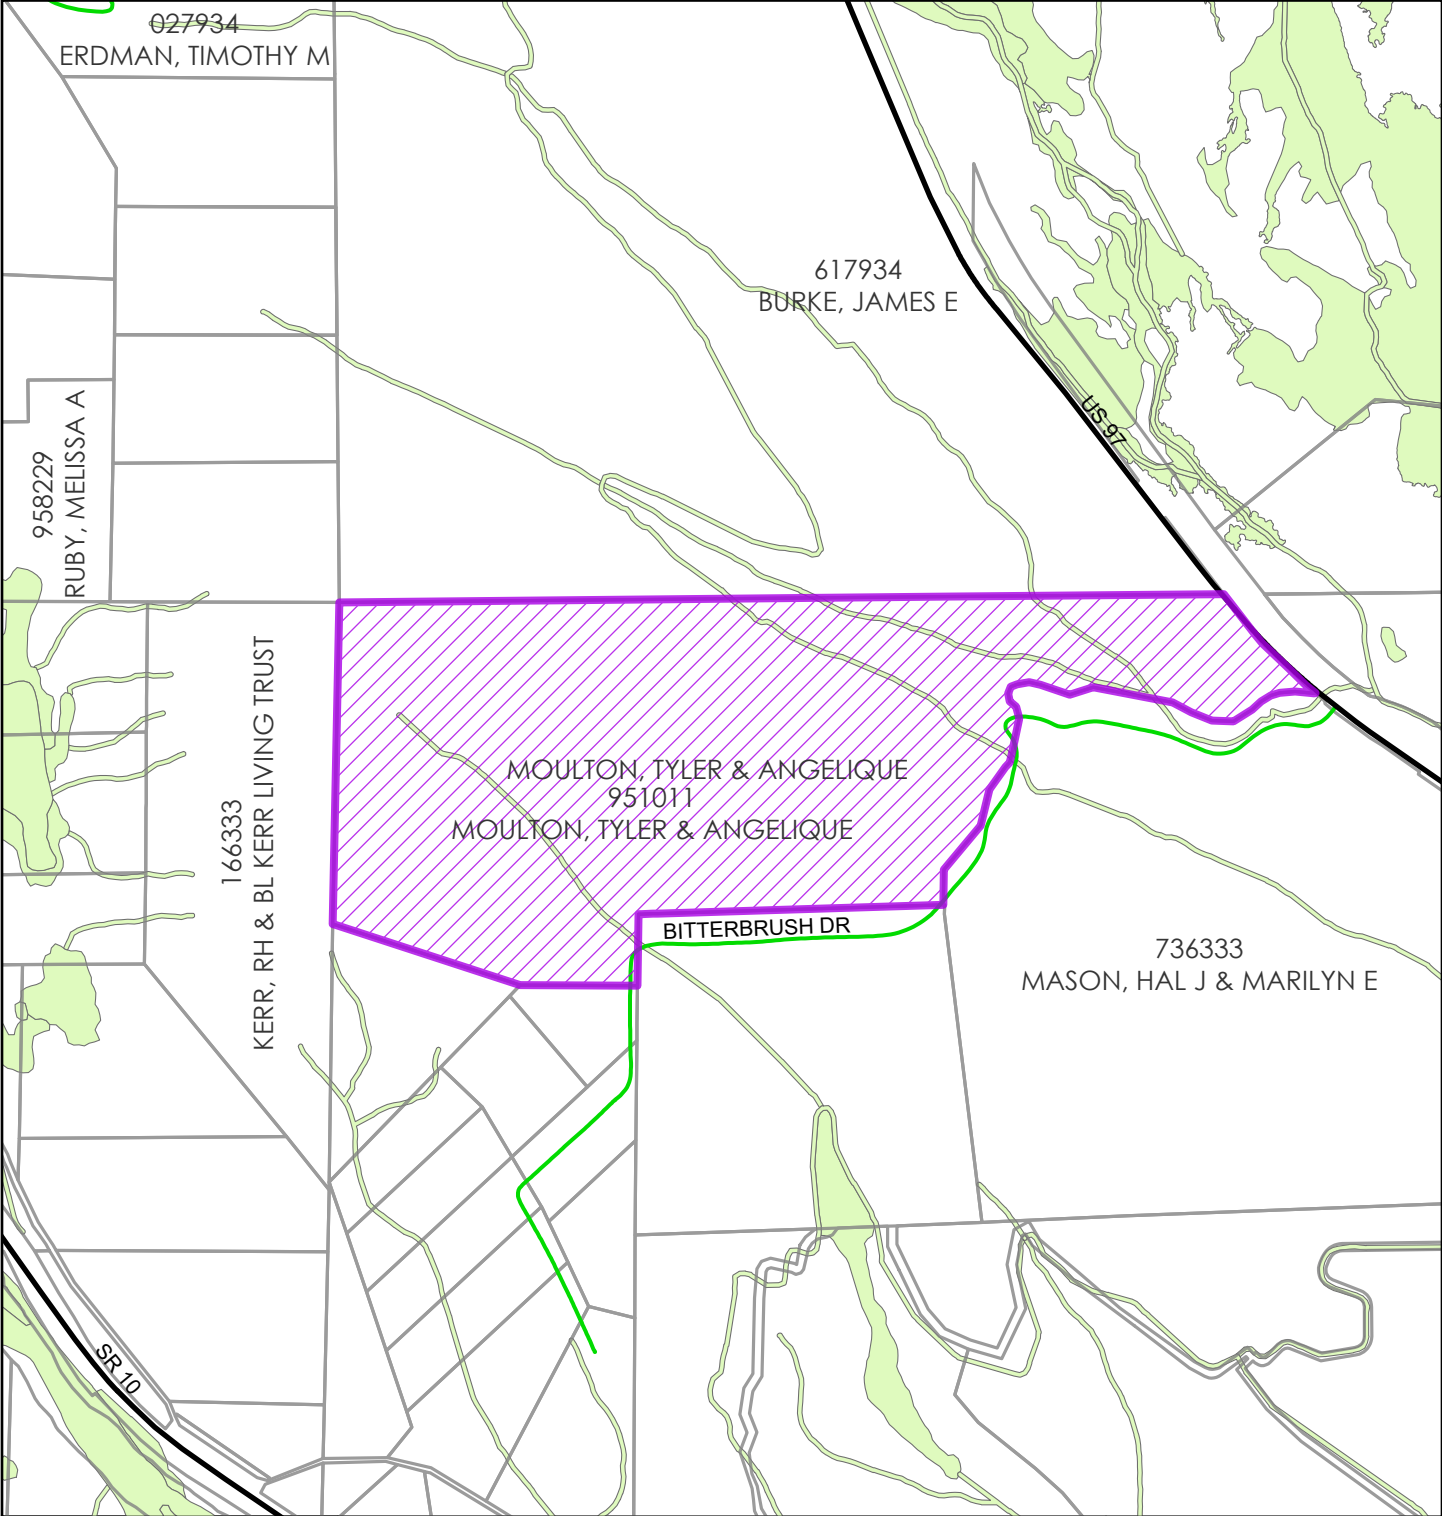

# SP-26-00004 Moulton

## Critical Areas

2026

0 445 890 Feet

0 155 310 Meters

Coordinate System: NAD 1983 StatePlane Washington South FIPS 4602 Feet